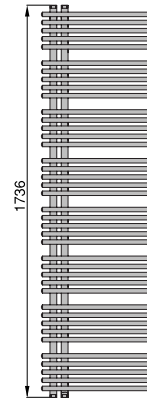

**zehnder** *yucca star*

**zehnder**

# zehnder yucca star

Utilizing the Yucca star radiator, you will be able to create the bathroom of your dreams. On request mounted against a wall or installed as a partition, thereby turning any room, be it small or large, into a warm and cozy place. Groups of five horizontal radiator tubes project out to the right or to the left of the manifolds.

front raw

side raw

mounting for mixed operating mode

Material: brass

Operating pressure: up to 12 bar

Connection: From below, G 1/2"

On request supplied with the connection block concealed behind a cover, coated to match the radiator.

Coating: Enamel (Colours shown in Zehnder catalogue),

Chrome-plated (not all models)

Large selection of additional accessories.

Models for closed heating systems:

Model	Overall height (mm)	Overall depth (mm)	Heat capacity (W)
<b>ΔT=50K</b>			
<b>RAL 9016</b>			
<b>YAS-070-050</b>	656	500	309
<b>YAS-120-050</b>	1088	500	492
<b>YAS-180-050</b>	1736	500	759
<b>chrome plated</b>			
<b>YASC-070-050</b>	656	500	203
<b>YASC-120-050</b>	1088	500	338
<b>YASC-180-050</b>	1736	500	544