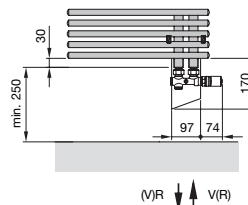

# zehnder yucca star

Utilizing the Yucca star radiator, you will be able to create the bathroom of your dreams. On request mounted against a wall or installed as a partition, thereby turning any room, be it small or large, into a warm and cozy place. Groups of five horizontal radiator tubes project out to the right or to the left of the manifolds.

front raw

side raw

mounting for mixed operating mode

Material: brass

Operating pressure: up to 12 bar

Connection: From below, G 1/2"

On request supplied with the connection block concealed behind a cover, coated to match the radiator.

Coating: Enamel (Colours shown in Zehnder catalogue),

Chrome-plated (not all models)

Large selection of additional accessories.

Models for closed heating systems:

Model	Overall height (mm)	Overall depth (mm)	Heat capacity (W)
<b>ΔT=50K</b>			
<b>RAL 9016</b>			
<b>YAS-070-050</b>	656	500	309
<b>YAS-120-050</b>	1088	500	492
<b>YAS-180-050</b>	1736	500	759
<b>chrome plated</b>			
<b>YASC-070-050</b>	656	500	203
<b>YASC-120-050</b>	1088	500	338
<b>YASC-180-050</b>	1736	500	544