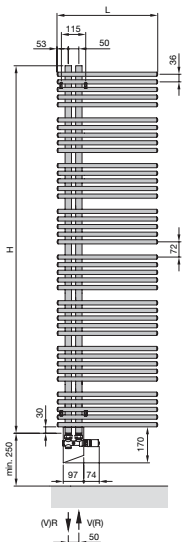

# zehnder yucca star

Utilizing the Yucca star radiator, you will be able to create the bathroom of your dreams. On request mounted against a wall or installed as a partition, thereby turning any room, be it small or large, into a warm and cozy place. Groups of five horizontal radiator tubes project out to the right or to the left of the manifolds.

front raw

side raw

mounting for mixed operating mode

Material: brass

Operating pressure: up to 12 bar

Connection: From below, G 1/2"

On request supplied with the connection block concealed behind a cover, coated to match the radiator.

Coating: Enamel (Colours shown in Zehnder catalogue),

Chrome-plated (not all models)

Large selection of additional accessories.

Models for closed heating systems:

Model	Overall height (mm)	Overall depth (mm)	Heat capacity (W)
<b>ΔT=50K</b>			
<b>RAL 9016</b>			
<b>YAS-070-050</b>	656	500	309
<b>YAS-120-050</b>	1088	500	492
<b>YAS-180-050</b>	1736	500	759
<b>chrome plated</b>			
<b>YASC-070-050</b>	656	500	203
<b>YASC-120-050</b>	1088	500	338
<b>YASC-180-050</b>	1736	500	544