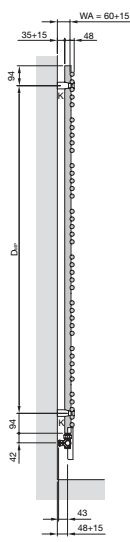

**zehnder** *yucca star*

**zehnder**

# zehnder yucca star

Utilizing the Yucca star radiator, you will be able to create the bathroom of your dreams. On request mounted against a wall or installed as a partition, thereby turning any room, be it small or large, into a warm and cozy place. Groups of five horizontal radiator tubes project out to the right or to the left of the manifolds.

front raw

side raw

mounting for mixed operating mode

Material: brass

Operating pressure: up to 12 bar

Connection: From below, G 1/2"

On request supplied with the connection block concealed behind a cover, coated to match the radiator.

Coating: Enamel (Colours shown in Zehnder catalogue),

Chrome-plated (not all models)

Large selection of additional accessories.

Models for closed heating systems:

Model	Overall height (mm)	Overall depth (mm)	Heat capacity (W)
<b>ΔT=50K</b>			
<b>RAL 9016</b>			
<b>YAS-070-050</b>	656	500	309
<b>YAS-120-050</b>	1088	500	492
<b>YAS-180-050</b>	1736	500	759
<b>chrome plated</b>			
<b>YASC-070-050</b>	656	500	203
<b>YASC-120-050</b>	1088	500	338
<b>YASC-180-050</b>	1736	500	544