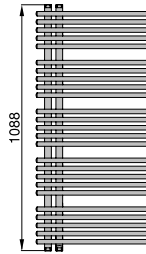

**zehnder** *yucca star*

**zehnder**

front raw

side raw

mounting for mixed operating mode

Material: brass

Operating pressure: up to 12 bar

Connection: From below, G 1/2"

On request supplied with the connection block concealed behind a cover, coated to match the radiator.

Coating: Enamel (Colours shown in Zehnder catalogue),

Chrome-plated (not all models)

Large selection of additional accessories.

Models for closed heating systems:

Model	Overall height (mm)	Overall depth (mm)	Heat capacity (W)
<b>ΔT=50K</b>			
<b>RAL 9016</b>			
<b>YAS-070-050</b>	656	500	309
<b>YAS-120-050</b>	1088	500	492
<b>YAS-180-050</b>	1736	500	759
<b>chrome plated</b>			
<b>YASC-070-050</b>	656	500	203
<b>YASC-120-050</b>	1088	500	338
<b>YASC-180-050</b>	1736	500	544