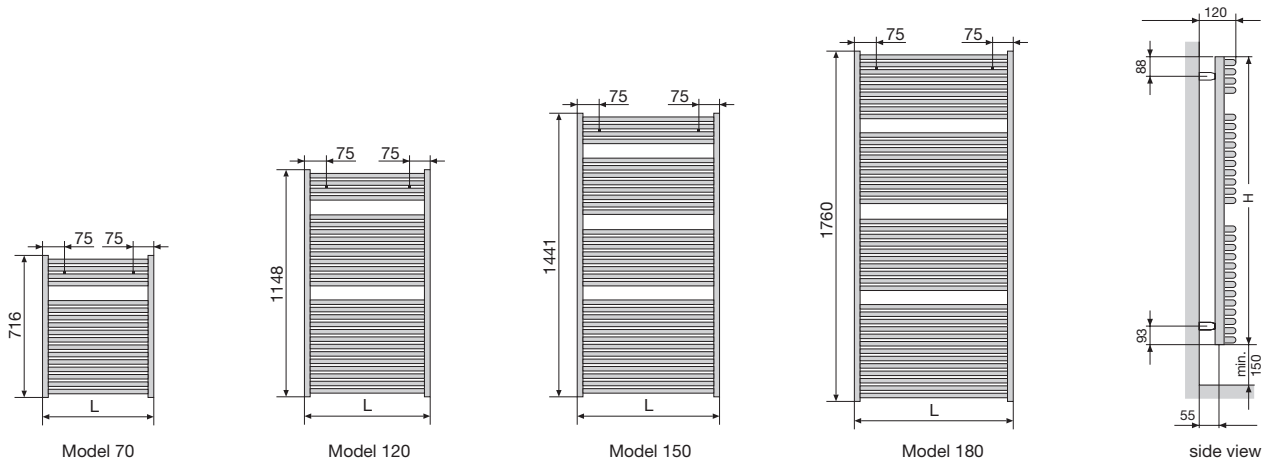

zehnder *janda*

zehnder

Using Zehnder Janda radiators, you can easily create the bathroom of your dreams – pleasing to the eye, functional and cozy. The elegantly curved horizontal tubes emit not only warmth but also lightness. The lightness effect is inherent to all basic models, which may be modified depending upon the required size or colour. Palpable comfort level is achieved by virtue of design: towels or bath robes can be easily placed on the horizontal tubes. Zehnder Janda radiators are comprised of horizontal and D-profiled vertical tubes.

Material: Steel
 Operating pressure: up to 11.5 bar
 Connection: From below, G 1/2"
 Coating: enamel (colour selection shown in Zehnder catalogue)

Models for closed heating systems:

Model	Overall height (mm)	Overall length (mm)	Heat capacity (W)	
			$\Delta T=50K$	$\Delta T=60K$
JAB-070-050	716	495	351	442
JAB-120-050	1148	495	548	689
JAB-150-050	1441	495	685	862
JAB-180-050	1760	495	853	1073
JAB-070-060	716	595	420	528
JAB-120-060	1148	595	653	821
JAB-150-060	1441	595	802	1009
JAB-180-060	1760	595	1013	1274
JAB-180-075	1760	746	1252	1575

Electric models (electric heater DBM)

Model	Overall height (mm)	Overall length (mm)	Immersion Electric rating
			(W)
JAE-070-050-DD	843	495	300
JAE-120-050-DD	1275	495	600
JAE-150-050-DD	1563	495	750
JAE-180-050-DD	1887	495	900
JAE-180-060-DD	1887	595	1200

Material: Steel
 Operating pressure: up to 11.5 bar
 Connection: From below, G 1/2"
 Coating: Chrome plated (not all sizes)

Zehnder Janda Chrome models for closed heating systems:

Model	Overall height (mm)	Overall length (mm)	Heat capacity (W)	
			$\Delta T=50K$	$\Delta T=60K$
JABC-070-050	716	495	251	314
JABC-120-050	1148	495	396	496
JABC-150-050	1441	495	495	621
JABC-180-050	1760	495	603	756
JABC-070-060	716	595	294	369
JABC-120-060	1148	595	468	587
JABC-150-060	1441	595	585	733
JABC-180-060	1760	595	720	904