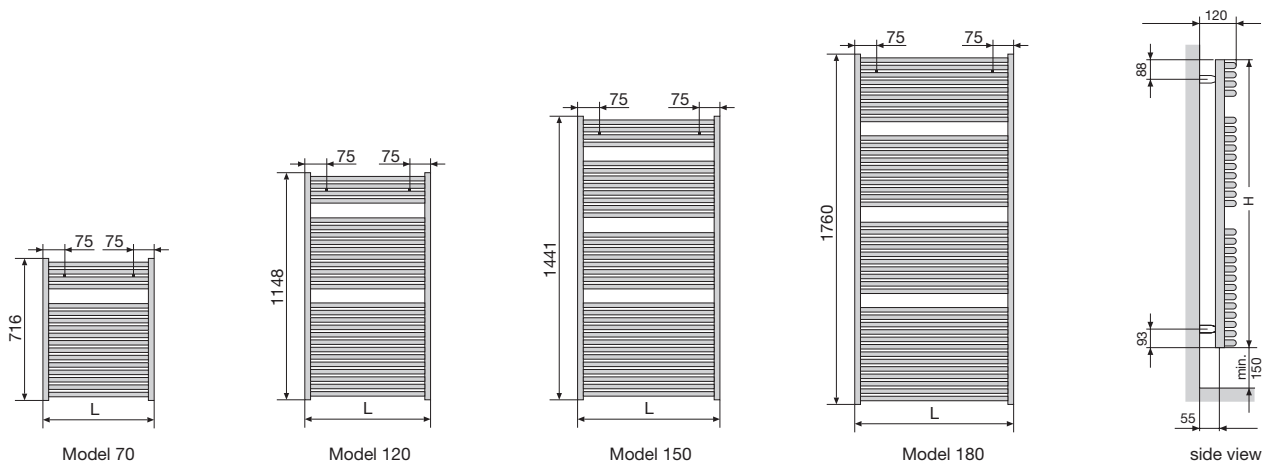

Material: Steel
 Operating pressure: up to 11.5 bar
 Connection: From below, G 1/2"
 Coating: enamel (colour selection shown in Zehnder catalogue)

Models for closed heating systems:

Model	Overall height (mm)	Overall length (mm)	Heat capacity (W)	
			$\Delta T=50K$	$\Delta T=60K$
JAB-070-050	716	495	351	442
JAB-120-050	1148	495	548	689
JAB-150-050	1441	495	685	862
JAB-180-050	1760	495	853	1073
JAB-070-060	716	595	420	528
JAB-120-060	1148	595	653	821
JAB-150-060	1441	595	802	1009
JAB-180-060	1760	595	1013	1274
JAB-180-075	1760	746	1252	1575

Electric models (electric heater DBM)

Model	Overall height (mm)	Overall length (mm)	Immersion Electric rating
			(W)
JAE-070-050-DD	843	495	300
JAE-120-050-DD	1275	495	600
JAE-150-050-DD	1563	495	750
JAE-180-050-DD	1887	495	900
JAE-180-060-DD	1887	595	1200

Material: Steel
 Operating pressure: up to 11.5 bar
 Connection: From below, G 1/2"
 Coating: Chrome plated (not all sizes)

Zehnder Janda Chrome models for closed heating systems:

Model	Overall height (mm)	Overall length (mm)	Heat capacity (W)	
			$\Delta T=50K$	$\Delta T=60K$
JABC-070-050	716	495	251	314
JABC-120-050	1148	495	396	496
JABC-150-050	1441	495	495	621
JABC-180-050	1760	495	603	756
JABC-070-060	716	595	294	369
JABC-120-060	1148	595	468	587
JABC-150-060	1441	595	585	733
JABC-180-060	1760	595	720	904

Zehnder Janda Chrom electric models (electric heater DBM)

Model	Overall height (mm)	Overall length (mm)	Immersion Electric rating
			(W)
JAEC-070-050-DD	843	495	200
JAEC-120-050-DD	1275	495	300
JAEC-150-050-DD	1563	495	500
JAEC-180-060-DD	1887	595	750