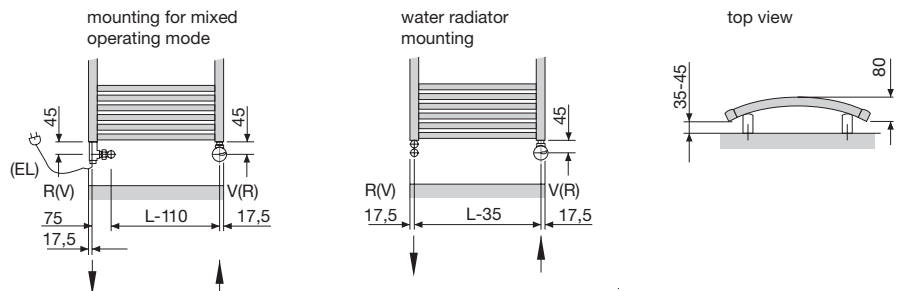

Material: Steel
 Operating pressure: up to 11.5 bar
 Connection: From below, G 1/2"
 Coating: enamel (colour selection shown in Zehnder catalogue)

Models for closed heating systems:

Model	Overall height (mm)	Overall length (mm)	Heat capacity (W)	
			$\Delta T=50K$	$\Delta T=60K$
JAB-070-050	716	495	351	442
JAB-120-050	1148	495	548	689
JAB-150-050	1441	495	685	862
JAB-180-050	1760	495	853	1073
JAB-070-060	716	595	420	528
JAB-120-060	1148	595	653	821
JAB-150-060	1441	595	802	1009
JAB-180-060	1760	595	1013	1274
JAB-180-075	1760	746	1252	1575

Electric models (electric heater DBM)

Model	Overall height (mm)	Overall length (mm)	Immersion Electric rating
			(W)
JAE-070-050-DD	843	495	300
JAE-120-050-DD	1275	495	600
JAE-150-050-DD	1563	495	750
JAE-180-050-DD	1887	495	900
JAE-180-060-DD	1887	595	1200

Material: Steel
 Operating pressure: up to 11.5 bar
 Connection: From below, G 1/2"
 Coating: Chrome plated (not all sizes)

Zehnder Janda Chrome models for closed heating systems:

Model	Overall height (mm)	Overall length (mm)	Heat capacity (W)	
			$\Delta T=50K$	$\Delta T=60K$
JABC-070-050	716	495	251	314
JABC-120-050	1148	495	396	496
JABC-150-050	1441	495	495	621
JABC-180-050	1760	495	603	756
JABC-070-060	716	595	294	369
JABC-120-060	1148	595	468	587
JABC-150-060	1441	595	585	733
JABC-180-060	1760	595	720	904

Zehnder Janda Chrom electric models (electric heater DBM)

Model	Overall height (mm)	Overall length (mm)	Immersion Electric rating
			(W)
JAEC-070-050-DD	843	495	200
JAEC-120-050-DD	1275	495	300
JAEC-150-050-DD	1563	495	500
JAEC-180-060-DD	1887	595	750