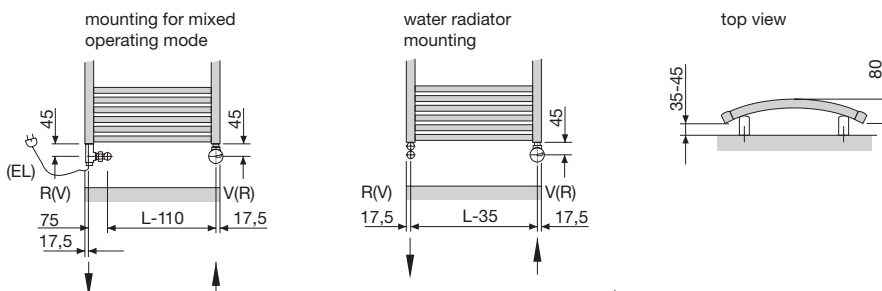

Material: Steel
 Operating pressure: up to 11.5 bar
 Connection: From below, G 1/2"
 Coating: enamel (colour selection shown in Zehnder catalogue)

Models for closed heating systems:

Model	Overall height (mm)	Overall length (mm)	Heat capacity (W)	
			$\Delta T=50K$	$\Delta T=60K$
JAB-070-050	716	495	351	442
JAB-120-050	1148	495	548	689
JAB-150-050	1441	495	685	862
JAB-180-050	1760	495	853	1073
JAB-070-060	716	595	420	528
JAB-120-060	1148	595	653	821
JAB-150-060	1441	595	802	1009
JAB-180-060	1760	595	1013	1274
JAB-180-075	1760	746	1252	1575

Electric models (electric heater DBM)

Model	Overall height (mm)	Overall length (mm)	Immersion Electric rating
			(W)
JAE-070-050-DD	843	495	300
JAE-120-050-DD	1275	495	600
JAE-150-050-DD	1563	495	750
JAE-180-050-DD	1887	495	900
JAE-180-060-DD	1887	595	1200

Material: Steel
 Operating pressure: up to 11.5 bar
 Connection: From below, G 1/2"
 Coating: Chrome plated (not all sizes)

Zehnder Janda Chrome models for closed heating systems:

Model	Overall height (mm)	Overall length (mm)	Heat capacity (W)	
			$\Delta T=50K$	$\Delta T=60K$
JABC-070-050	716	495	251	314
JABC-120-050	1148	495	396	496
JABC-150-050	1441	495	495	621
JABC-180-050	1760	495	603	756
JABC-070-060	716	595	294	369
JABC-120-060	1148	595	468	587
JABC-150-060	1441	595	585	733
JABC-180-060	1760	595	720	904