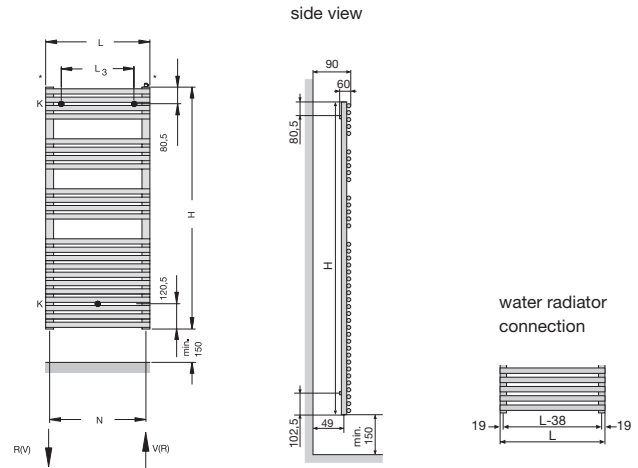

Models for closed heating systems:

Model	Overall height (mm)	Overall length (mm)	Heat capacity (W)	
			$\Delta T=50K$	$\Delta T=60K$
LF-070-050	721	496	378	476
LF-070-060	721	596	442	556
LF-120-050	1161	496	612	770
LF-120-060	1161	596	707	889
LF-150-060	1441	596	927	1166
LF-180-050	1761	496	973	1224
LF-180-060	1761	596	1133	1425
LF-180-075	1761	746	1416	1781

Electric models (electric heater DBM)

Model	Overall height (mm)	Overall length (mm)	Immersion Electric rating (W)
<b>White and coloured</b>			
LFE-070-050-DD	841	496	300
LFE-090-050-DD	1041	496	500
LFE-120-050-DD	1281	496	750
LFE-170-050-DD	1801	496	1000

Model	Overall height (mm)	Overall depth (mm)	Heat capacity (W)	
			$\Delta T=50K$	$\Delta T=60K$
LFC-070-050	721	496	276	296
LFC-120-050	1161	496	447	480
LFC-120-060	1161	596	516	554
LFC-150-050	1441	496	581	624
LFC-180-050	1761	496	710	763
LFC-180-060	1761	596	827	888

## zehnder forma double layer

Material: Steel  
 Operating pressure: up to 4 bar  
 Connection: From below, G 1/2"  
 Coating: Enamel (Colours shown in Zehnder catalogue),  
 Chrome-plated (not all sizes)