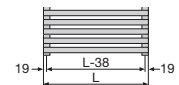

Model	Overall height (mm)	Overall depth (mm)	Heat capacity (W)	
			$\Delta T=50K$	$\Delta T=60K$
LFC-070-050	721	496	276	296
LFC-120-050	1161	496	447	480
LFC-120-060	1161	596	516	554
LFC-150-050	1441	496	581	624
LFC-180-050	1761	496	710	763
LFC-180-060	1761	596	827	888

Chrome plated electric models (electric heater DBM)

Model	Overall height (mm)	Overall depth (mm)	Immersion Electric rating (W)
<b>White and coloured</b>			
LFEC-090-050-DD	1041	496	300
LFEC-120-050-DD	1281	496	500
LFEC-170-050-DD	1801	496	750

## zehnder forma double layer

Material: Steel  
 Operating pressure: up to 4 bar  
 Connection: From below, G 1/2"  
 Coating: Enamel (Colours shown in Zehnder catalogue),  
 Chrome-plated (not all sizes)

side view

water radiator connection

Models for closed heating systems:

Model	Overall height (mm)	Overall length (mm)	Heat capacity (W)		Maximum immersion Electric rating required (W)
			$\Delta T=50K$	$\Delta T=60K$	
LFD-120-050	1161	496	855	1075	750
LFD-120-060	1161	596	1017	1276	900
LFD-150-050	1441	496	1065	1339	900
LFD-150-060	1441	596	1266	1588	1200
LFD-180-050	1761	496	1298	1635	1200
LFD-180-060	1761	596	1543	1941	1200