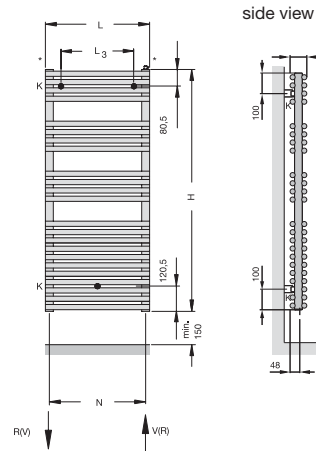

Material: Steel  
 Operating pressure: up to 4 bar  
 Connection: From below, G 1/2"  
 Coating: Chrome-plated  
 (not all sizes)

water radiator connection

Chrome plated models for closed heating systems:

Model	Overall height (mm)	Overall depth (mm)	Heat capacity (W)	
			$\Delta T=50K$	$\Delta T=60K$
LFC-070-050	721	496	276	296
LFC-120-050	1161	496	447	480
LFC-120-060	1161	596	516	554
LFC-150-050	1441	496	581	624
LFC-180-050	1761	496	710	763
LFC-180-060	1761	596	827	888

Chrome plated electric models (electric heater DBM)

Model	Overall height (mm)	Overall depth (mm)	Immersion Electric rating (W)
<b>White and coloured</b>			
LFEC-090-050-DD	1041	496	300
LFEC-120-050-DD	1281	496	500
LFEC-170-050-DD	1801	496	750

## zehnder forma double layer

Material: Steel  
 Operating pressure: up to 4 bar  
 Connection: From below, G 1/2"  
 Coating: Enamel (Colours shown in Zehnder catalogue),  
 Chrome-plated (not all sizes)