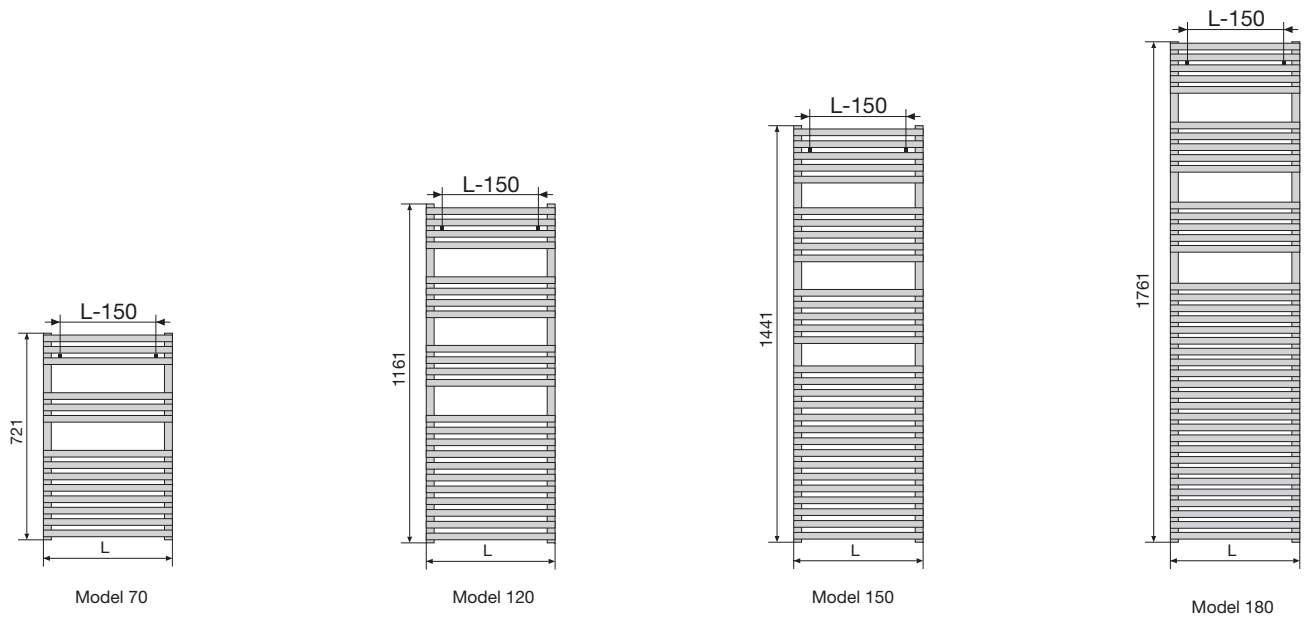

Classical appearance and modern tubing-connection technology give the Zehnder Forma design radiator its unique identity. The horizontal tubes are placed over the vertical ones. The cross-connection of tubes gracefully highlights the merits of Zehnder Forma and livens up its appearance.

Thanks to the high thermal output rate, Zehnder Forma will warm you during inclement weather. Zehnder Forma radiators may be water-filled or electric.