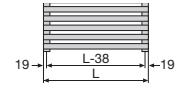

water radiator connection