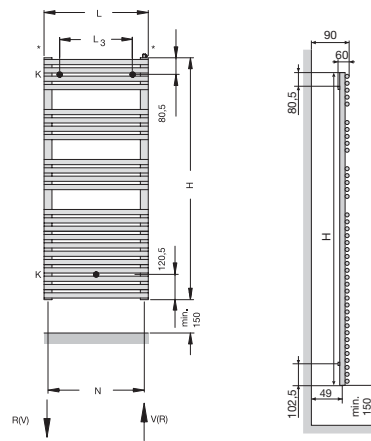

water radiator connection

Chrome plated models for closed heating systems:

Model	Overall height (mm)	Overall depth (mm)	Heat capacity (W)	
			$\Delta T=50K$	$\Delta T=60K$
LFC-070-050	721	496	276	296
LFC-120-050	1161	496	447	480
LFC-120-060	1161	596	516	554
LFC-150-050	1441	496	581	624
LFC-180-050	1761	496	710	763
LFC-180-060	1761	596	827	888

Chrome plated electric models (electric heater DBM)

Model	Overall height (mm)	Overall depth (mm)	Immersion Electric rating (W)
White and coloured			
LFEC-090-050-DD	1041	496	300
LFEC-120-050-DD	1281	496	500
LFEC-170-050-DD	1801	496	750

zehnder forma double layer

Material: Steel
Operating pressure: up to 4 bar
Connection: From below, G 1/2"
Coating: Enamel (Colours shown in Zehnder catalogue),
Chrome-plated (not all sizes)