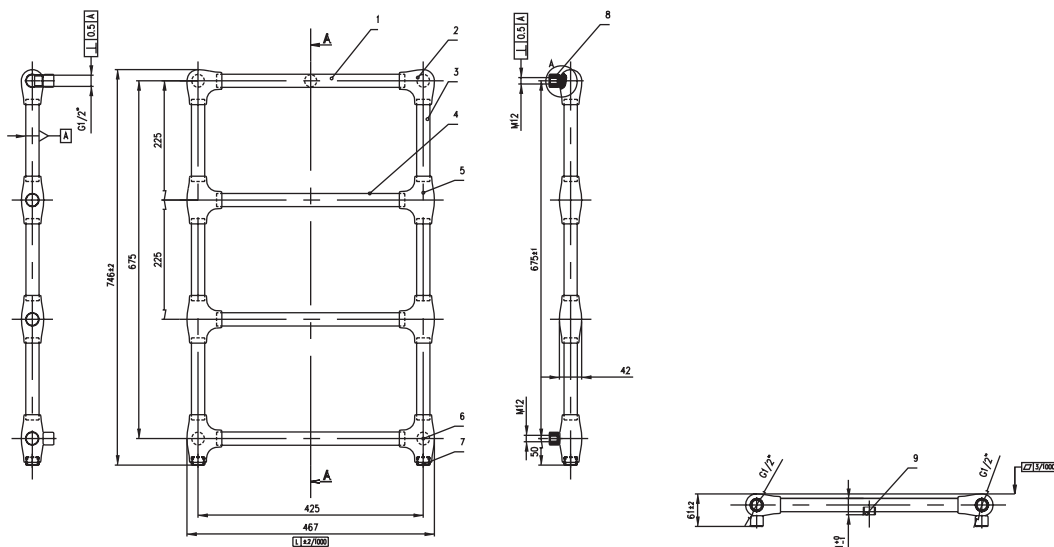

Material: Brass  
 Operating pressure: up to 6.9 bar  
 Connection: From below, G 1/2"  
 Coating: chrome plated.

Depth 62 mm

Models for closed heating systems:

| Model       | Overall height (mm) | Overall depth (mm) | Heat capacity (W) |                |
|-------------|---------------------|--------------------|-------------------|----------------|
|             |                     |                    | $\Delta T=50K$    | $\Delta T=60K$ |
| LVCWC-75-47 | 746                 | 467                | 135               | 169            |